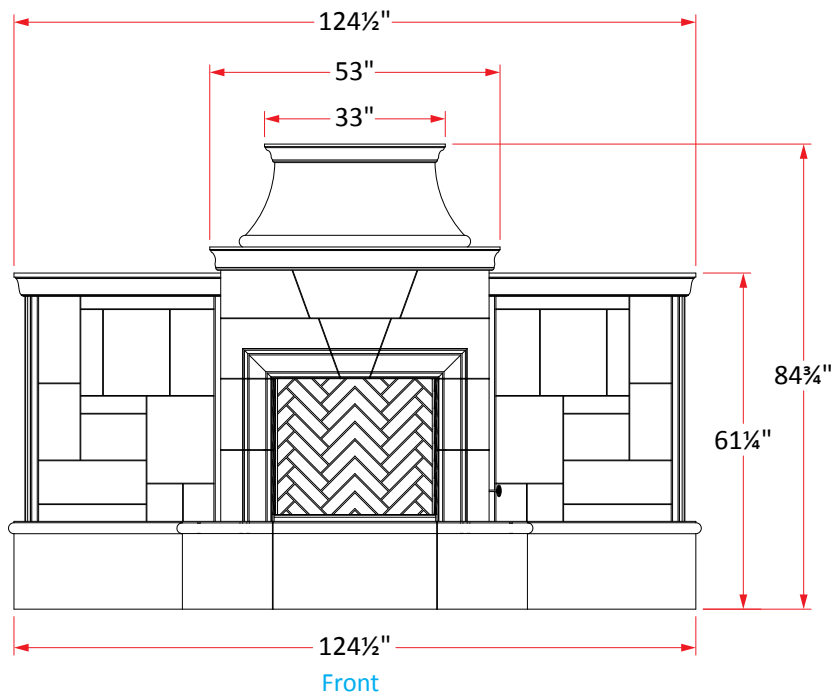

Grand Petite Cordova Fireplace

(w/Extended Bullnose Hearth)

Vented Model #: 865-10-x-xx-xxC

Vent-Free Model #: 165-10-x-xx-xxC

Firebox: 29"w x 14¾"d x 26"h

AMERICAN
FYRE DESIGNS™
 outdoor Products Collection

865/165 Grand Petite Cordova Fireplace Specs.

Dimensions:	127"w x 36"d x 84"h
Weight / Pieces:	1400 lbs / 12 pcs
Firebox Dimensions:	29"w x 14¾"d x 26"h