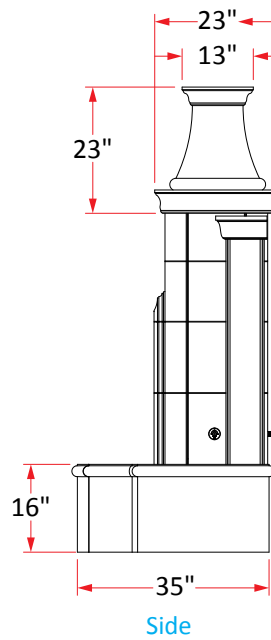

Grand Petite Cordova Fireplace

(w/Extended Bullnose Hearth)

Vented Model #: 865-10-x-xx-xxC

Vent-Free Model #: 165-10-x-xx-xxC

Firebox: 29"w x 14¾"d x 26"h

AMERICAN
FYRE DESIGNS™
 outdoor Products Collection

865/165 Grand Petite Cordova Fireplace Specs.

Dimensions:	127"w x 36"d x 84"h
Weight / Pieces:	1400 lbs / 12 pcs
Firebox Dimensions:	29"w x 14¾"d x 26"h