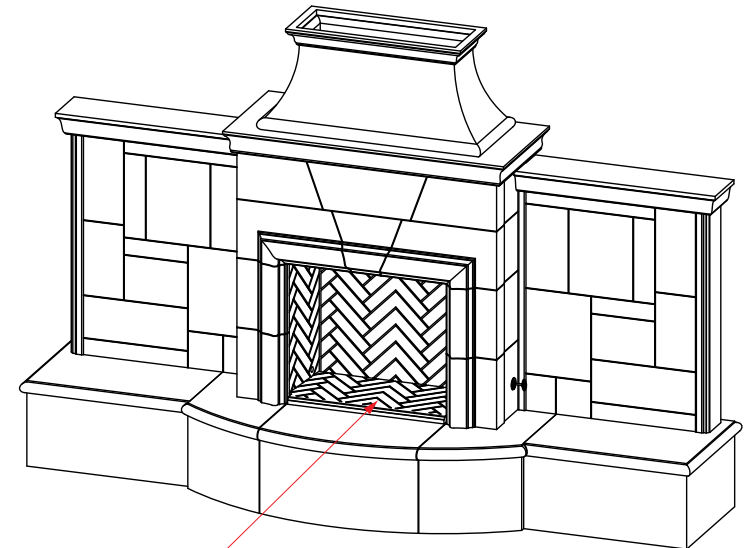

Grand Petite Cordova Fireplace

(w/Extended Bullnose Hearth)

Vented Model #: 865-10-x-xx-xxC

Vent-Free Model #: 165-10-x-xx-xxC

Firebox: 29"w x 14¾"d x 26"h

AMERICAN
FYRE DESIGNS™
 outdoor Products Collection

865/165 Grand Petite Cordova Fireplace Specs.

Dimensions:	127"w x 36"d x 84"h
Weight / Pieces:	1400 lbs / 12 pcs
Firebox Dimensions:	29"w x 14¾"d x 26"h