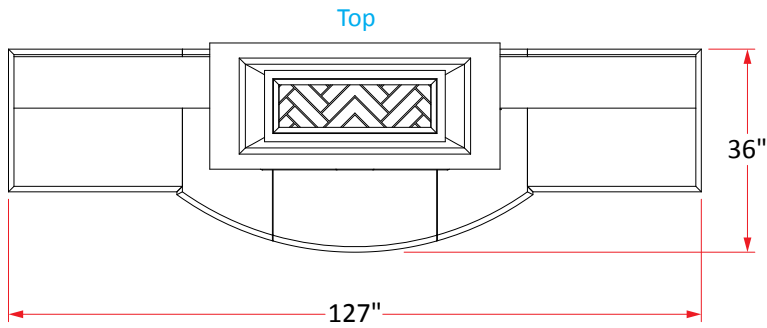

Grand Petite Cordova Fireplace

(w/Extended Bullnose Hearth)

Vented Model #: 865-10-x-xx-xxC

Vent-Free Model #: 165-10-x-xx-xxC

Firebox: 29"w x 14¾"d x 26"h

AMERICAN
FYRE DESIGNS™
 outdoor Products Collection

865/165 Grand Petite Cordova Fireplace Specs.

Dimensions:	127"w x 36"d x 84"h
Weight / Pieces:	1400 lbs / 12 pcs
Firebox Dimensions:	29"w x 14¾"d x 26"h