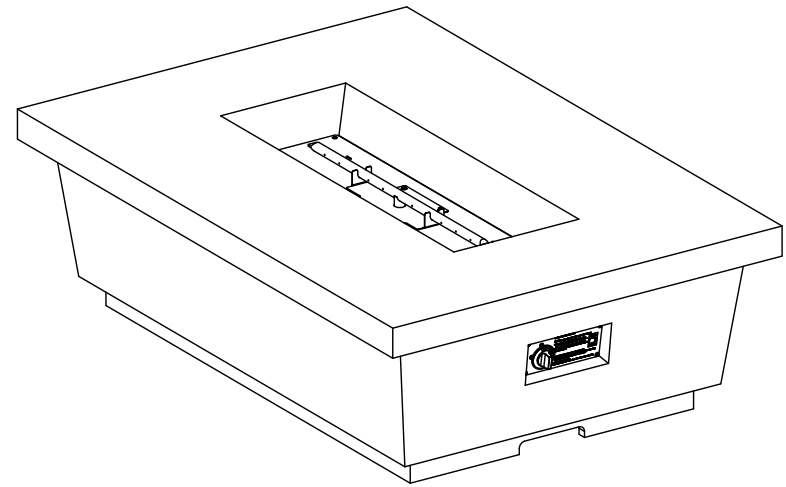

# Contempo Rectangle Firetable

Model #: 783-xx-11-V4xC

**AMERICAN**  
**FYRE DESIGNS™**  
outdoor Products Collection

## #783- Contempo Firetable Specs

Dimensions:	52"w x 36"d x 15 1/2"h
Weight:	350 lbs
Key Valve (V4) BTU's:	60,000 (NG)/50,000 (LP)