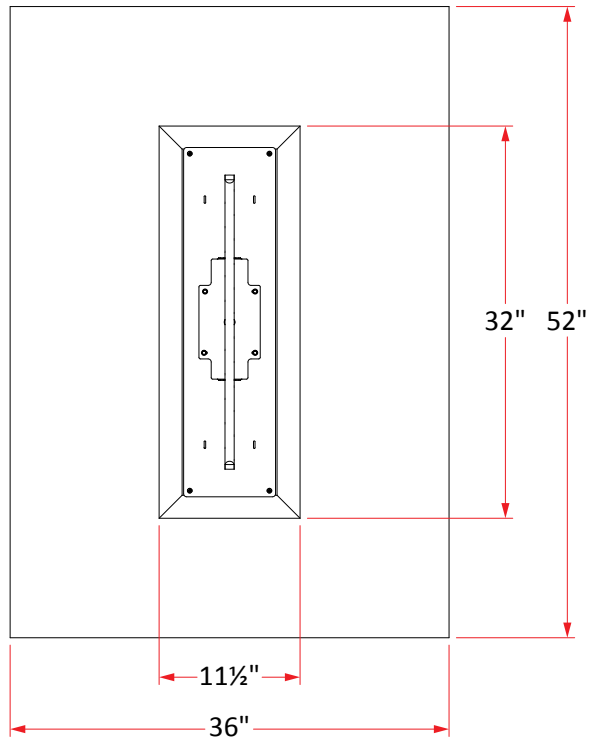

# Contempo Rectangle Firetable

Model #: 783-xx-11-V4xC

**AMERICAN**  
**FYRE DESIGNS™**  
outdoor Products Collection

## #783- Contempo Firetable Specs

Dimensions:	52"w x 36"d x 15 1/2"h
Weight:	350 lbs
Key Valve (V4) BTU's:	60,000 (NG)/50,000 (LP)