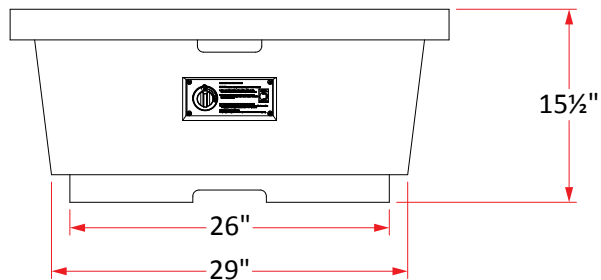

# Contempo Rectangle Firetable

Model #: 783-xx-11-V4xC

**AMERICAN**  
**FYRE DESIGNS™**  
outdoor Products Collection

## #783- Contempo Firetable Specs

Dimensions:	52"w x 36"d x 15 1/2"h
Weight:	350 lbs
Key Valve (V4) BTU's:	60,000 (NG)/50,000 (LP)