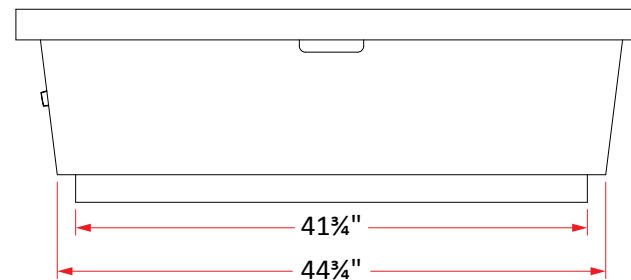

# Contempo Rectangle Firetable

Model #: 783-xx-11-V4xC

**AMERICAN**  
**FYRE DESIGNS™**  
outdoor Products Collection

## #783- Contempo Firetable Specs

Dimensions:	52"w x 36"d x 15 1/2"h
Weight:	350 lbs
Key Valve (V4) BTU's:	60,000 (NG)/50,000 (LP)